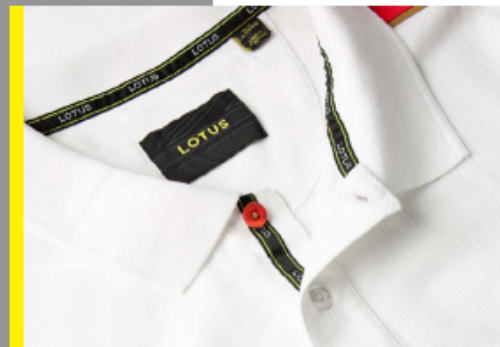

50 MEN'S POLO SHIRT

Standard fit, 100% cotton pique, features twin tipping to the collar and sleeve cuffs, abstract Union Flag embroidery to the one sleeve and Lotus Wordmark to the other, Lotus branded grosgrain tape to back neck, placket and side vents, Lotus weave pattern printed back neck buggy.

Available to order: Now

INTERNAL / LOTUS CONNECT NAME	PART NUMBER	COLOUR	SIZE
Men's Speed Polo - Wht / Red	LOTMC0020WT / RD1	White / Red	S
Men's Speed Polo - Wht / Red	LOTMC0020WT / RD2	White / Red	M
Men's Speed Polo - Wht / Red	LOTMC0020WT / RD3	White / Red	L
Men's Speed Polo - Wht / Red	LOTMC0020WT / RD4	White / Red	XL
Men's Speed Polo - Wht / Red	LOTMC0020WT / RD5	White / Red	XXL