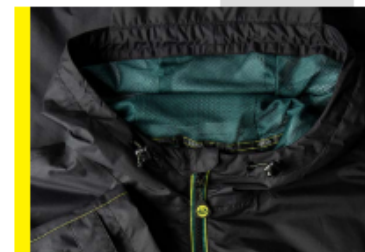

03 MEN'S RAIN JACKET

Highly water resistant rain jacket, 100% polyester shell with taped seams and DWR coating, features Lotus yellow and green colour on the zip tape, branded silicone puller, Lotus Roundel silicone logo on the arm and 'For The Drivers' print features on the inner pocket.

Available to order: Now

INTERNAL / LOTUS CONNECT NAME	PART NUMBER	COLOUR	SIZE
Men's Rain Jacket - Black	LOTMC0004BK1	Black	S
Men's Rain Jacket - Black	LOTMC0004BK2	Black	M
Men's Rain Jacket - Black	LOTMC0004BK3	Black	L
Men's Rain Jacket - Black	LOTMC0004BK4	Black	XL
Men's Rain Jacket - Black	LOTMC0004BK5	Black	XXL