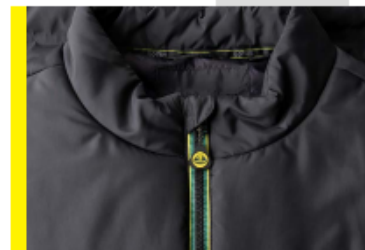

02 MEN'S QUILTED GILET

100% polyester shell with eco wadding, features Lotus yellow and green colour on the zip tape, branded silicone zip puller, Lotus Roundel silicone logo on the chest and 'For The Drivers' print on the lining.

Available to order: Now

INTERNAL / LOTUS CONNECT NAME	PART NUMBER	COLOUR	SIZE
Mens Roundel Qltd Gilet - Black	LOTMC0041BK1	Black	S
Mens Roundel Qltd Gilet - Black	LOTMC0041BK2	Black	M
Mens Roundel Qltd Gilet - Black	LOTMC0041BK3	Black	L
Mens Roundel Qltd Gilet - Black	LOTMC0041BK4	Black	XL
Mens Roundel Qltd Gilet - Black	LOTMC0041BK5	Black	XXL