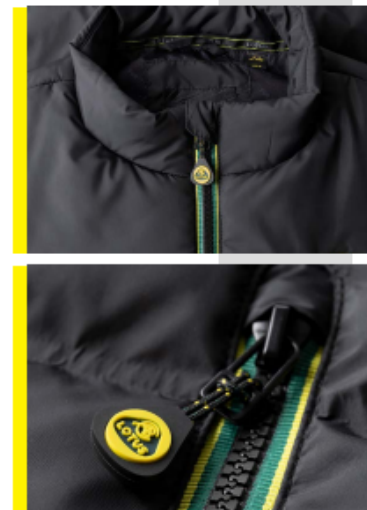

17 WOMEN'S QUILTED GILET

100% polyester shell with eco wadding, features Lotus yellow and green colour on the zip tape, branded silicone zip puller, Lotus Roundel silicone logo on the chest and 'For The Drivers' print on the lining.

Available to order: Now

INTERNAL / LOTUS CONNECT NAME	PART NUMBER	COLOUR	SIZE
Women's Qltd Gilet - Black	LOTMC0046BK1	Black	8
Women's Qltd Gilet - Black	LOTMC0046BK2	Black	10
Women's Qltd Gilet - Black	LOTMC0046BK3	Black	12
Women's Qltd Gilet - Black	LOTMC0046BK4	Black	14
Women's Qltd Gilet - Black	LOTMC0046BK5	Black	16